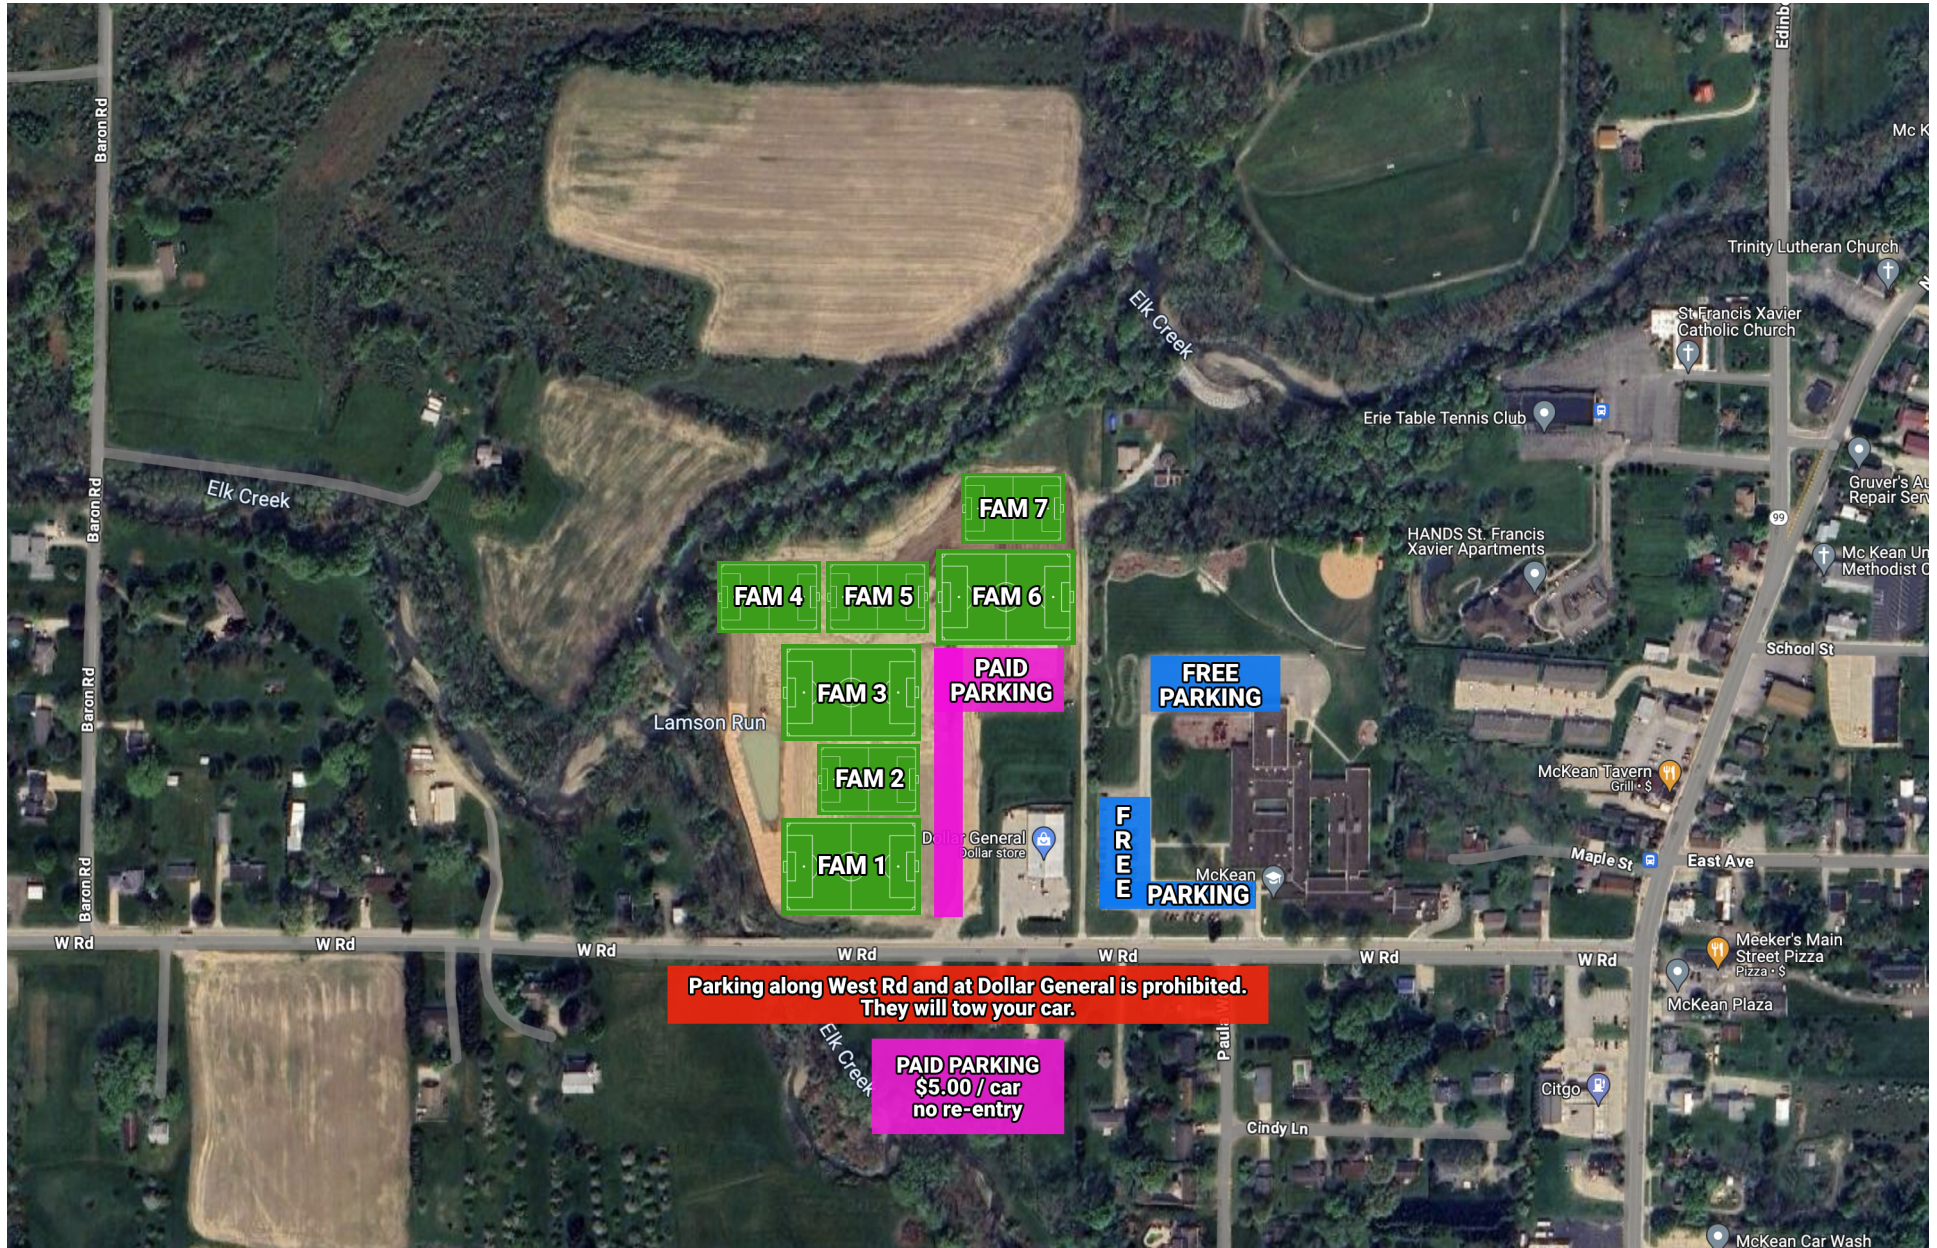

PENNWEST EDINBORO

219 Meadville St • Edinboro, PA 16444

ERIE VETERANS STADIUM

E 26th St • Erie, PA 16503

FIELDS AT MCKEAN

5220 West Rd • McKean, PA 16426

MERCYHURST UNIVERSITY

501 E 38th St • Erie, PA 16546

MOUND GROVE RECREATIO

10760 Donation Rd • Waterford, PA 16441