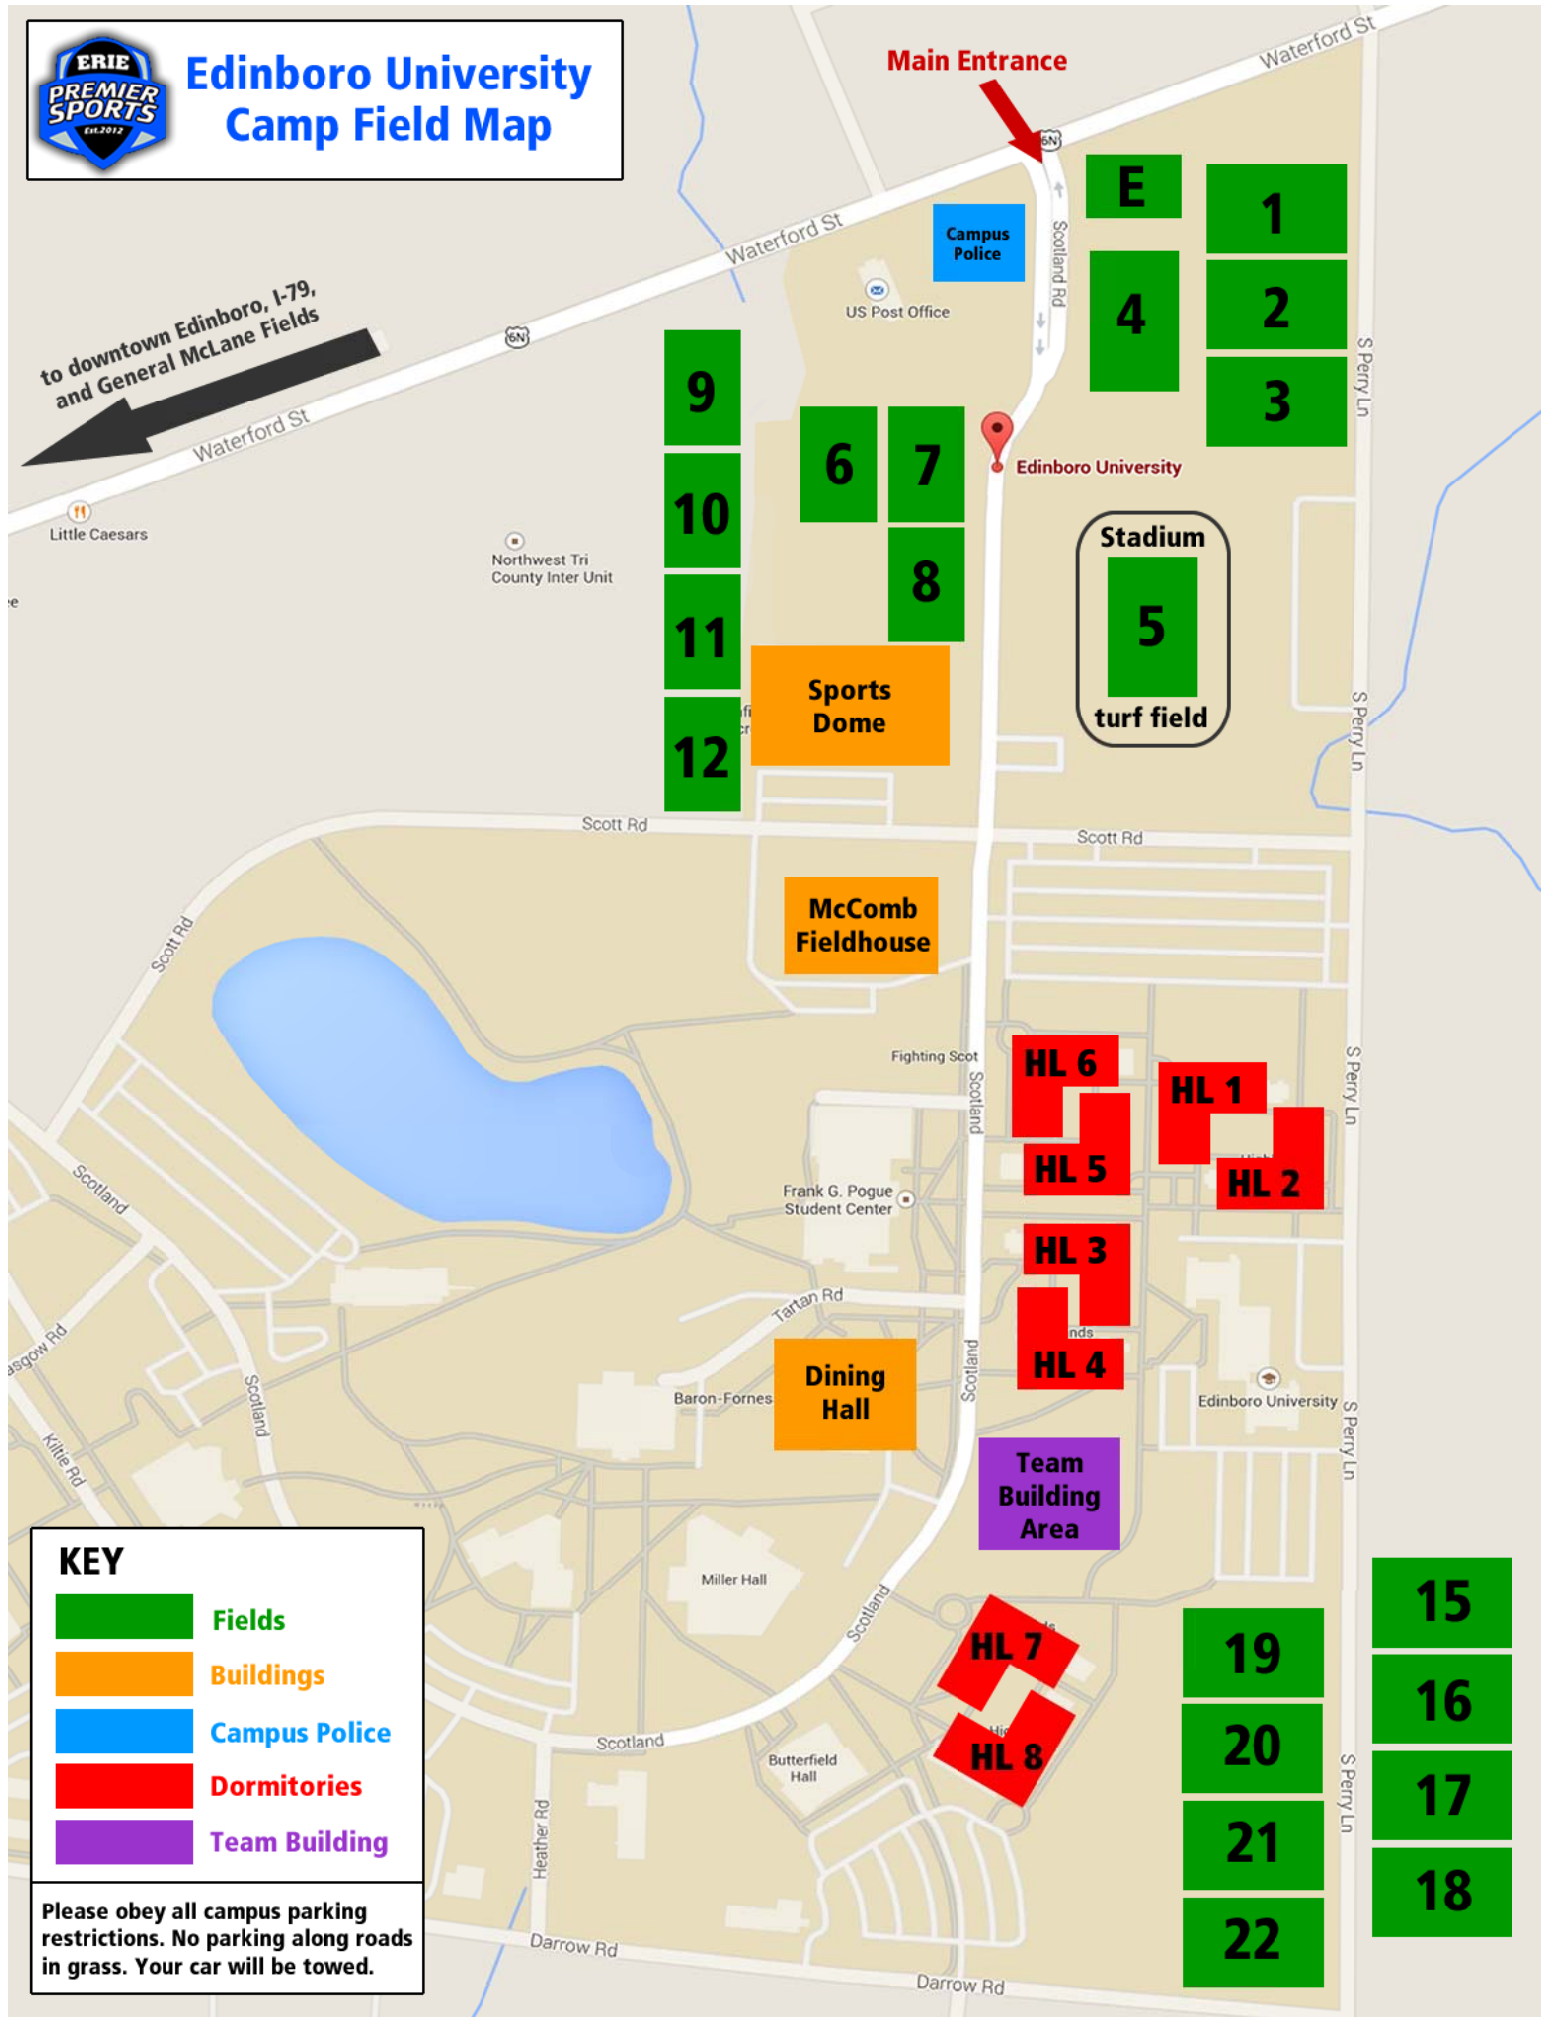

Edinboro University Camp Field Map

to downtown Edinboro, I-79,
and General McLane Fields

Main Entrance

KEY

- Fields
- Buildings
- Campus Police
- Dormitories
- Team Building

Please obey all campus parking restrictions. No parking along roads in grass. Your car will be towed.