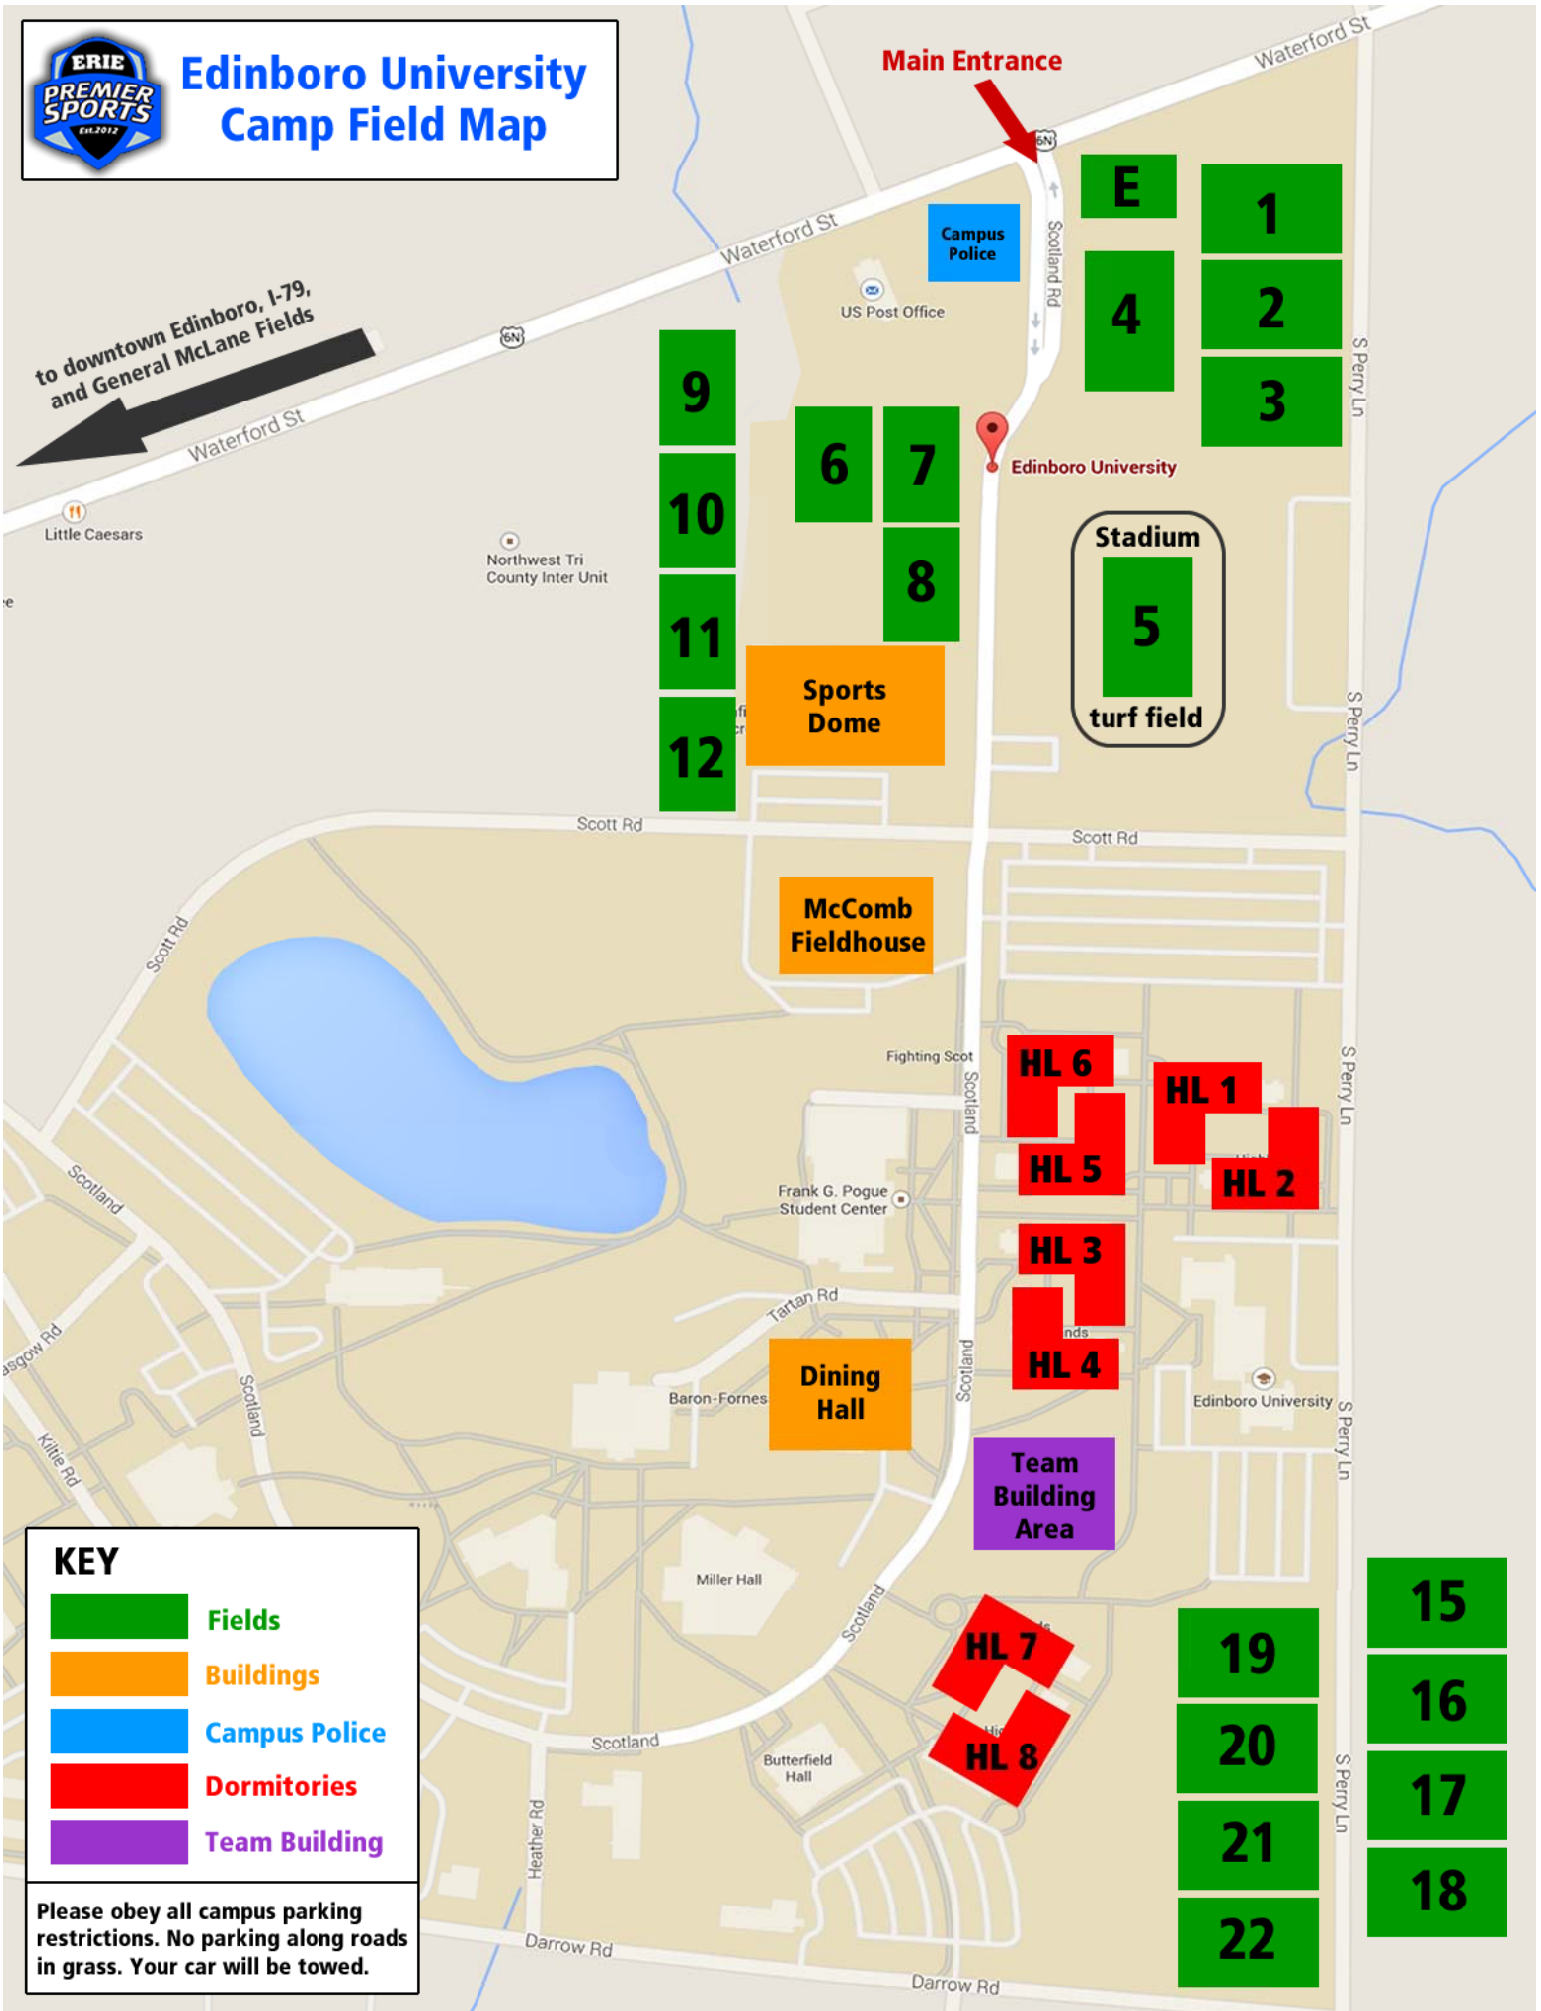

Edinboro University Camp Field Map

to downtown Edinboro, I-79,
and General McLane Fields

Main Entrance

KEY

- Fields
- Buildings
- Campus Police
- Dormitories
- Team Building

Please obey all campus parking restrictions. No parking along roads in grass. Your car will be towed.